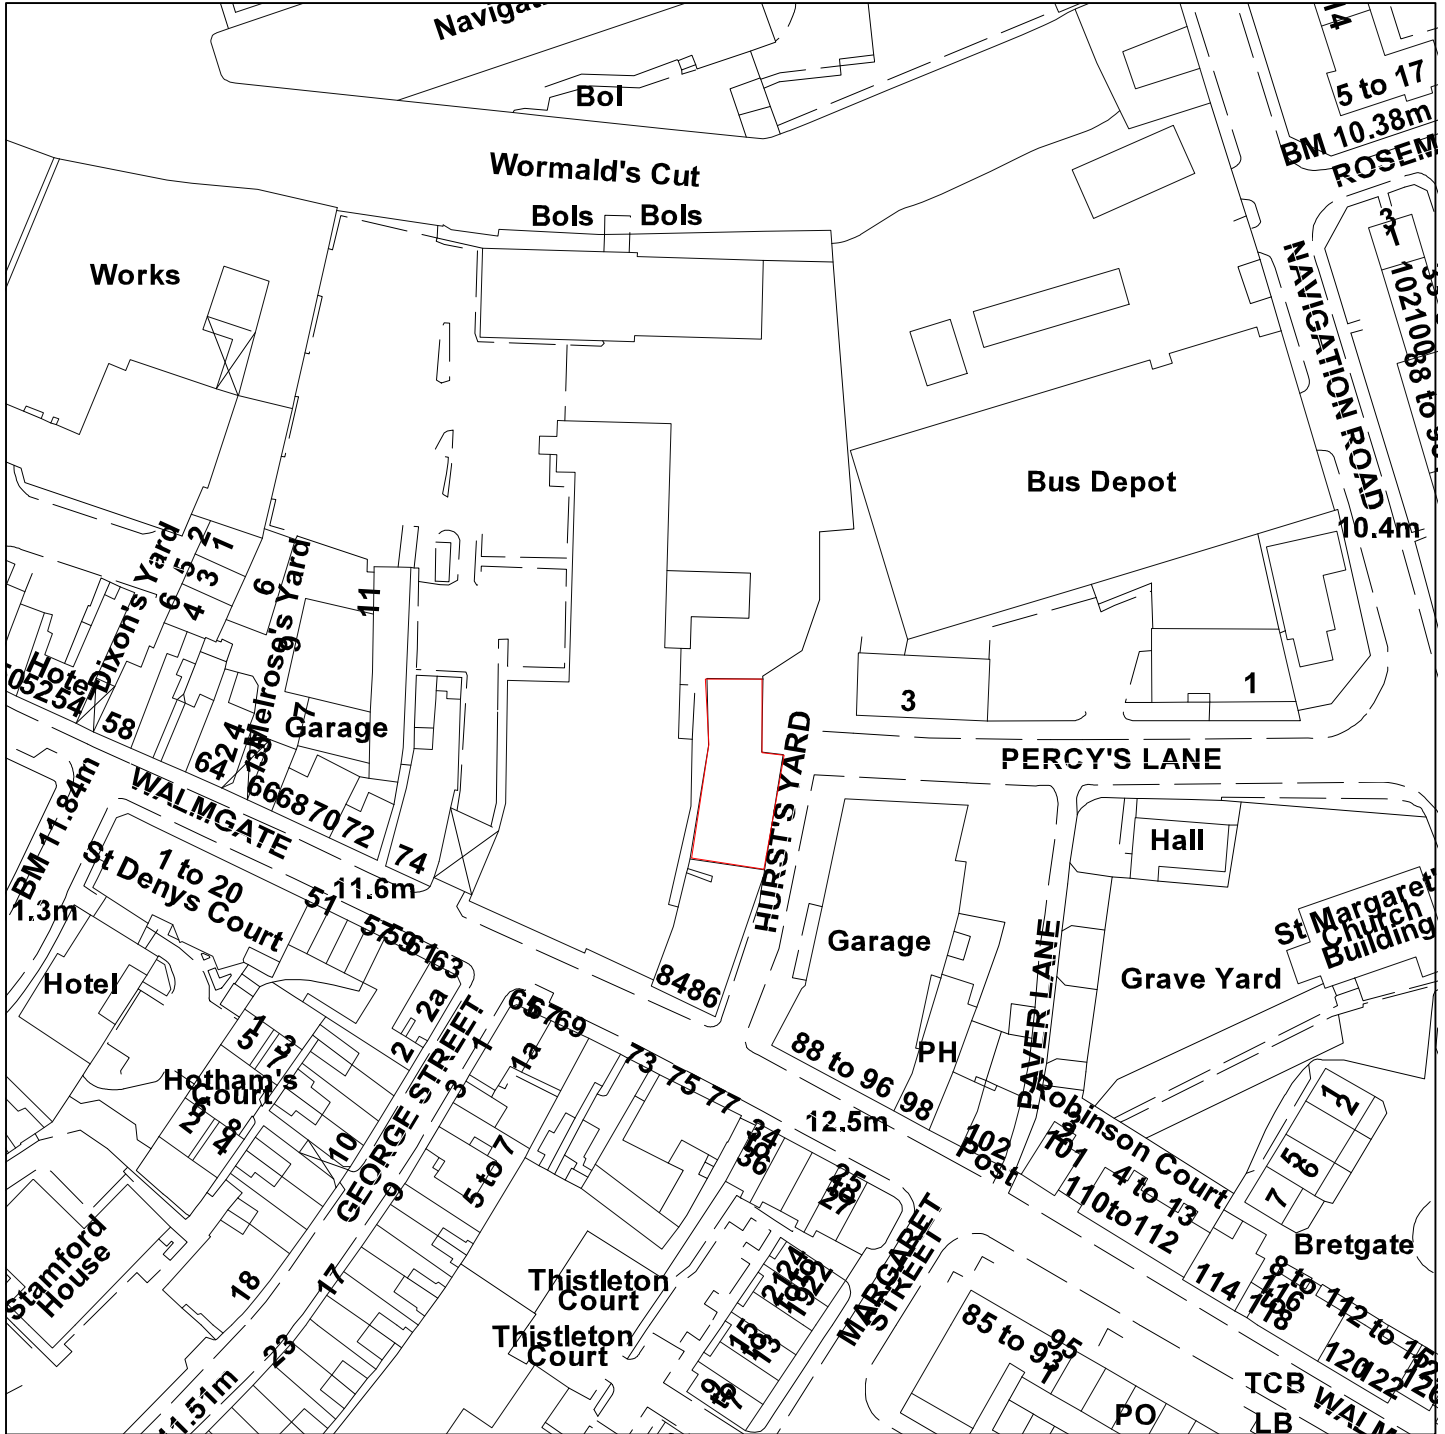

The Warehouse, Hursts Yard

07/02275/FUL

GIS by ESRI (UK)

Scale : 1:1250

Reproduced from the Ordnance Survey map with the permission of the Controller of Her Majesty's Stationery Office © Crown Copyright 2000.

Unauthorised reproduction infringes Crown Copyright and may lead to prosecution or civil proceedings.

Produced using ESRI (UK)'s MapExplorer 2.0 - <http://www.esriuk.com>

Organisation	City of York Council
Department	City Strategy
Comments	Application site
Date	06 December 2007
SLA Number	Not set